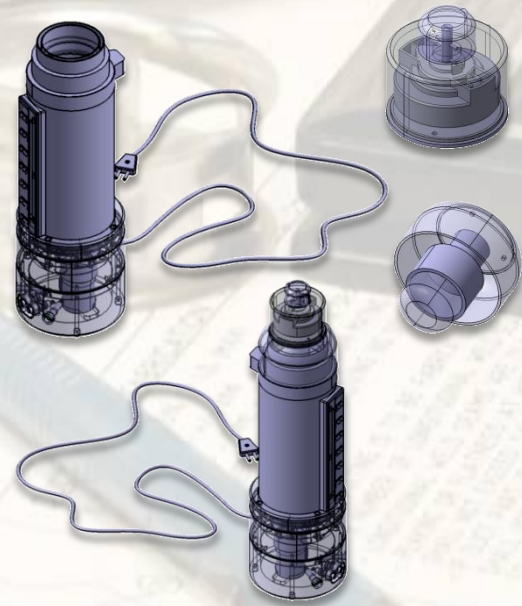

Prototype Tumbler for Help People with Disabilities

This Prototype Tumbler is a prototype product for help people with disabilities, i.e. blind. We make this tumbler at the request of a customer who had the idea to facilitate the blind in making tea, coffee, and so forth.

Based on the ideas and the customer demand, we designed a way to create a prototype that works well.

Differentiation of this tumbler is a timer on the lid to determine the length of cooking water, tea infuser, water indicator Braille that can go up and down according to the volume of water, self-steering function (stirred by pressing the buttons) and the heating function in tumbler so that blind people do not to fear when poured hot water (water is heated in a tumbler).